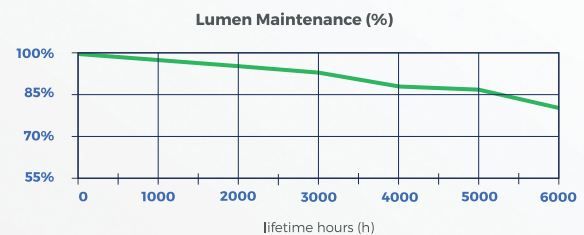

Specifications Diagrams

OUR CORE
VALUES

RESEARCH &
DEVELOPMENT

INNOVATION
IN DESIGN

QUALITY &
LONGEVITY

CONSTANT
IMPROVEMENT

CUSTOMER
SATISFACTION

The DLI JOULE-Series
1000W fixture comes
with a 3 year warranty.