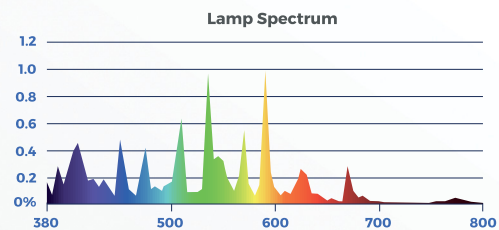

Specifications Diagrams

OUR CORE
VALUES

RESEARCH &
DEVELOPMENT

INNOVATION
IN DESIGN

QUALITY &
LONGEVITY

CONSTANT
IMPROVEMENT

CUSTOMER
SATISFACTION

The DLI JOULE-Series
1000W fixture comes
with a 3 year warranty.